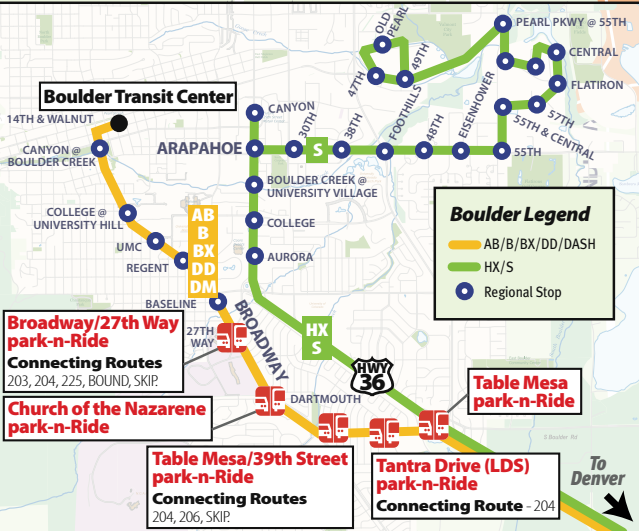

Table Mesa park-n-Ride
Connecting Routes
 206, DASH, B, DD, DM, HX, S, T, skyRide AB.

U.S. 36/McCaslin park-n-Ride
Connecting Routes
 228, B, DD, DM, L, HX, S, T, skyRide AB.

U.S. 36 & Flatiron Circle park-n-Ride
Connecting Routes
 B, DD, HX, call-n-Ride.

Lafayette park-n-Ride
Connecting Routes
 76, 225, DASH, JUMP, L.

Wagon Road park-n-Ride
Connecting Routes
 7, 8, 120, 128, 120X, 122X, call-n-Ride, skyRide AA.

Broomfield park-n-Ride
Connecting Routes
 76, 112, 120, 128, 228, LYNX, B, DD, DM, S, T, skyRide AB.

Front Range Community College
Connecting Routes
 31, 51, 112.

U.S. 36 & Church Ranch park-n-Ride
Connecting Routes
 104, B, DD.

Westminster Center park-n-Ride
Connecting Routes
 31, 51, 92, 100, 104, 82X, 86X, 108X, B, DD, DM, L, S, T, skyRide AB.

Thornton park-n-Ride
Connecting Routes
 80, 92, 120X, 122X, call-n-Ride.

Boulder Legend
 AB/B/BX/DD/DASH
 HX/S
 Regional Stop

Broadway/27th Way park-n-Ride
Connecting Routes
 203, 204, 225, BOUND, SKIP.